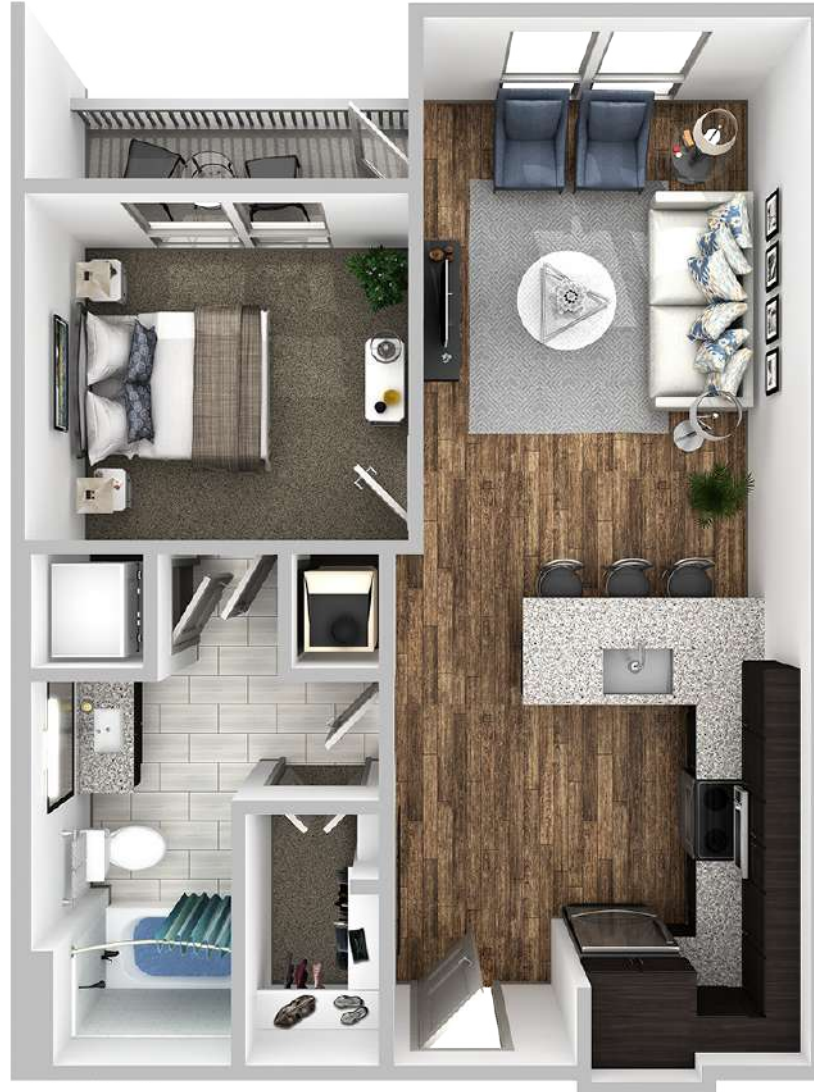

Korina A1

1 BED / 1 BATH

659 - 715

SQ. FT.

4424 Jackson Ave. | Austin, TX 78731

www.thegroveaptsatx.com

** Pricing and availability are subject to change. Rent is based on monthly frequency. Additional fees may apply, such as but not limited to package delivery, trash, water, amenities, etc.*

*** Floorplans are artist's rendering. All dimensions are approximate. Actual product and specifications may vary in dimension or detail. Not all features are available in every apartment. Please see a representative for details.*